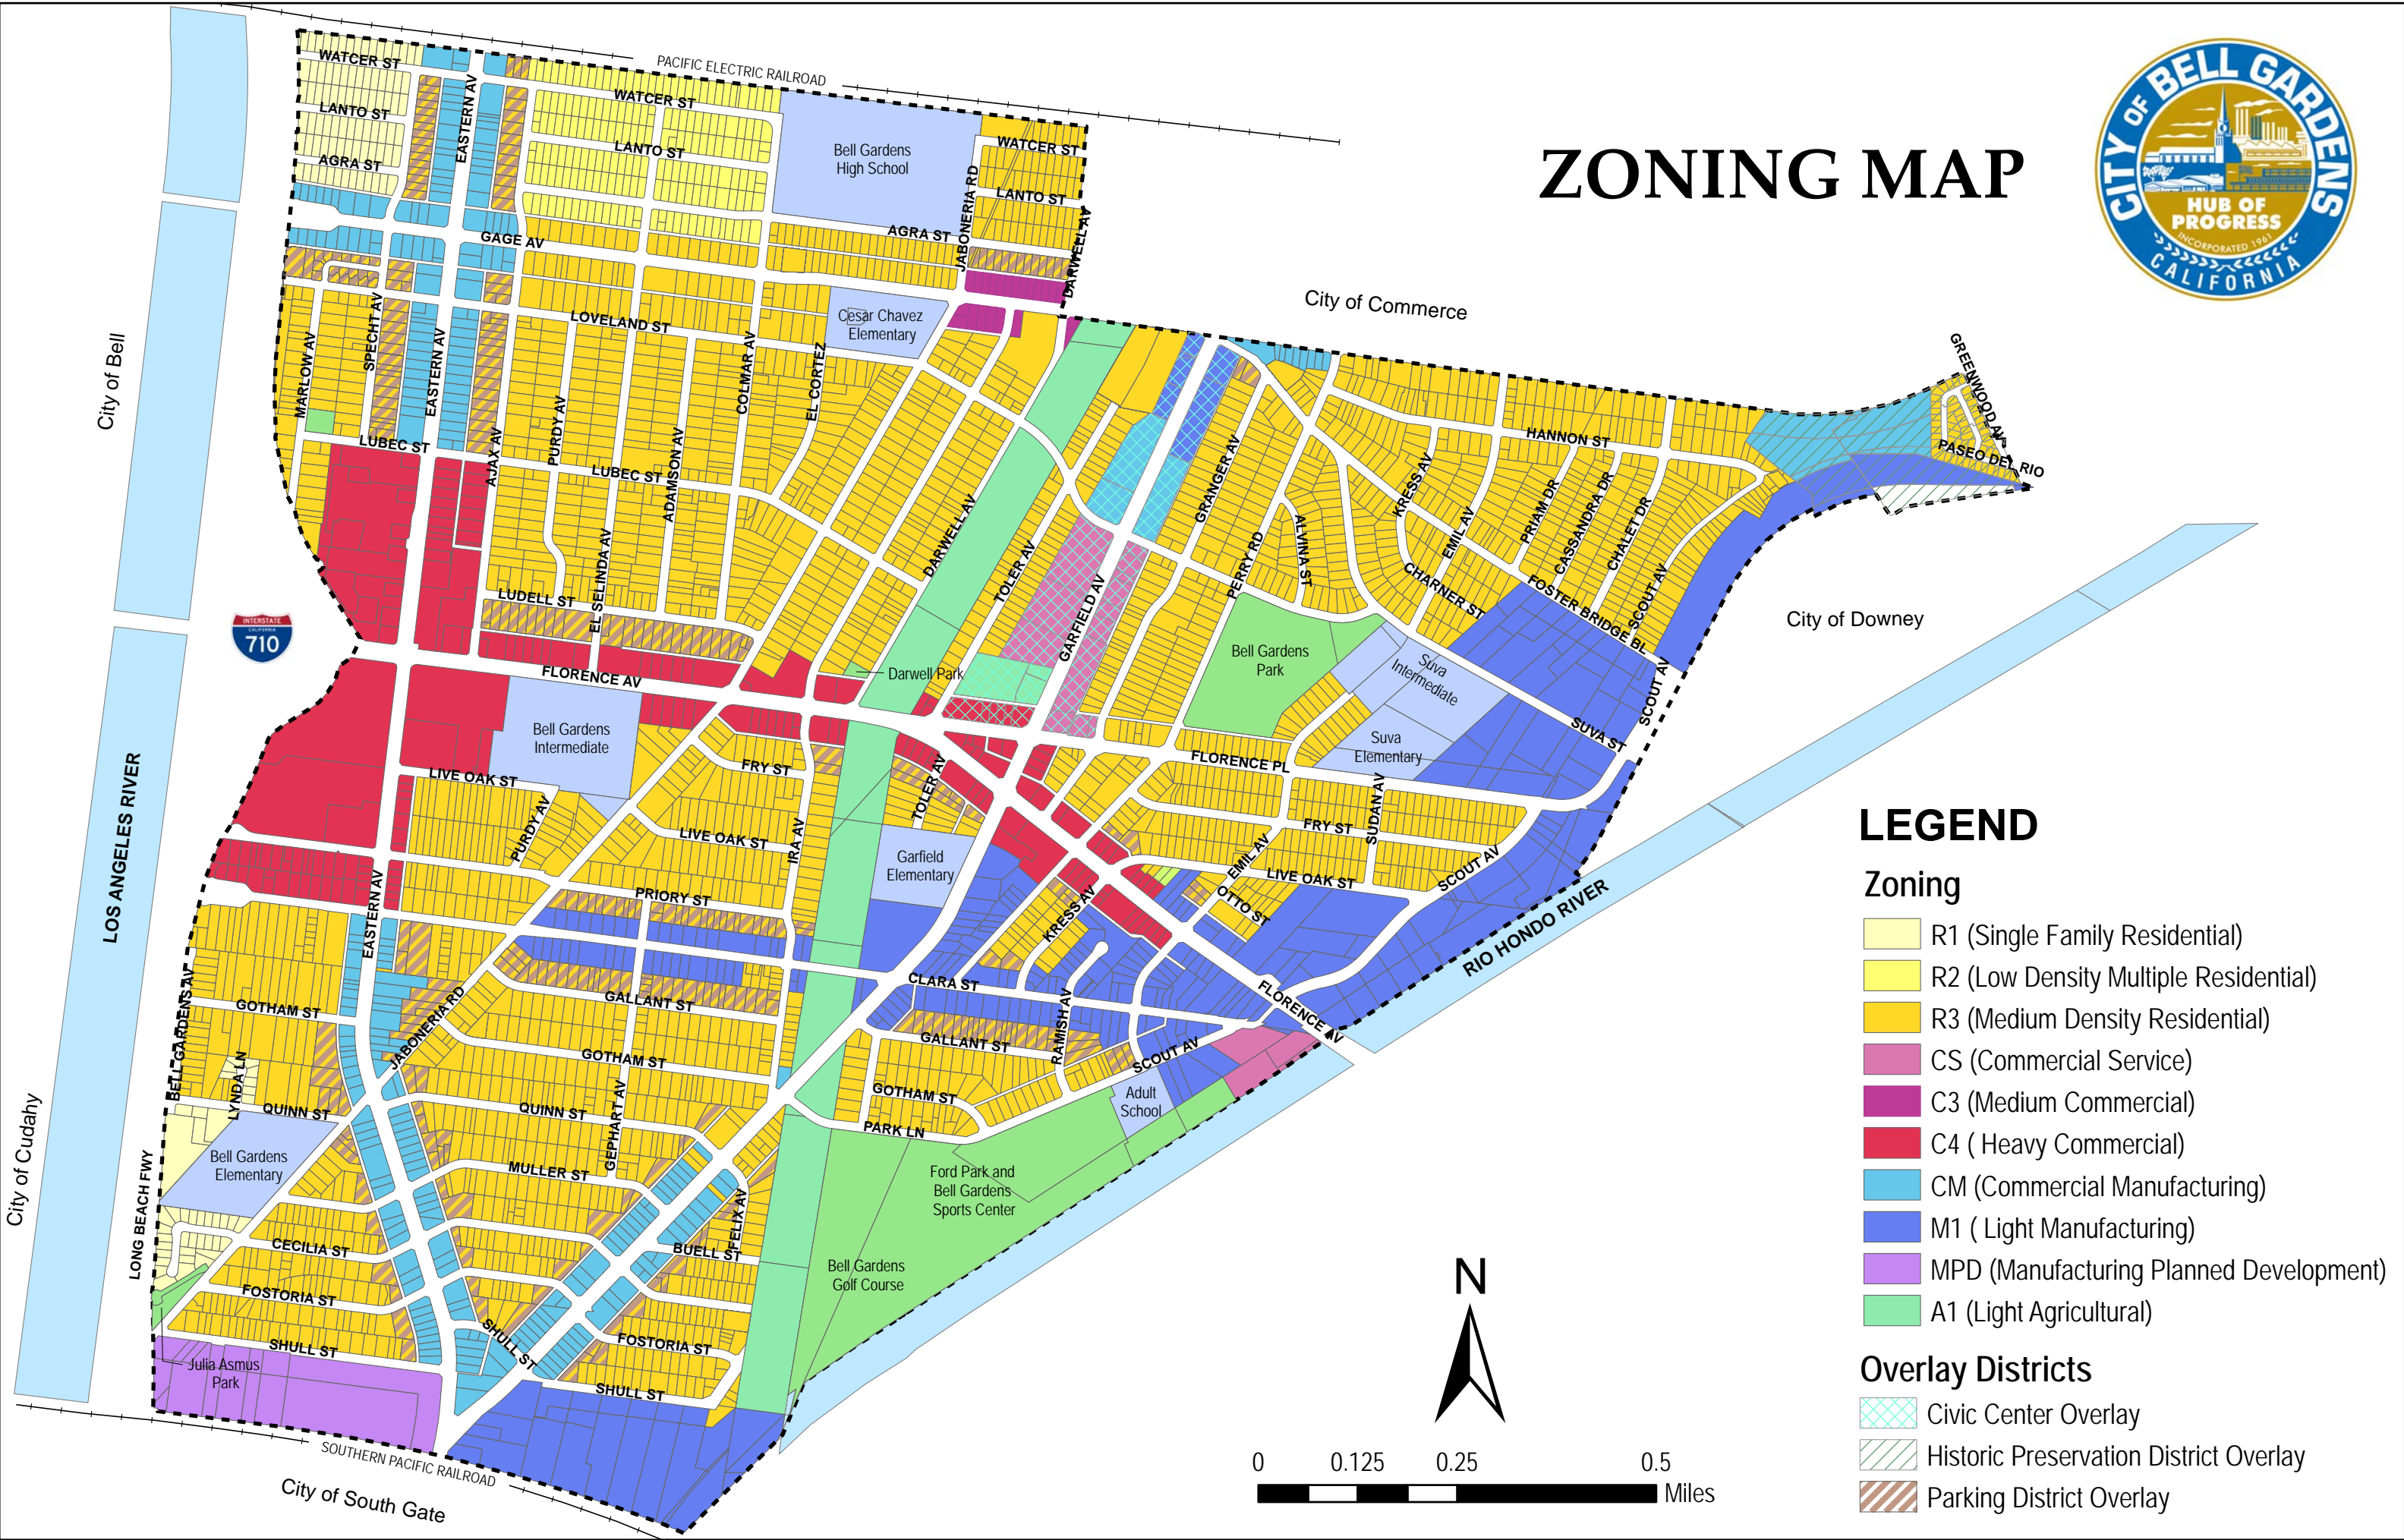

# ZONING MAP

## LEGEND

### Zoning

- R1 (Single Family Residential)
- R2 (Low Density Multiple Residential)
- R3 (Medium Density Residential)
- CS (Commercial Service)
- C3 (Medium Commercial)
- C4 ( Heavy Commercial)
- CM (Commercial Manufacturing)
- M1 ( Light Manufacturing)
- MPD (Manufacturing Planned Development)
- A1 (Light Agricultural)

### Overlay Districts

- Civic Center Overlay
- Historic Preservation District Overlay
- Parking District Overlay