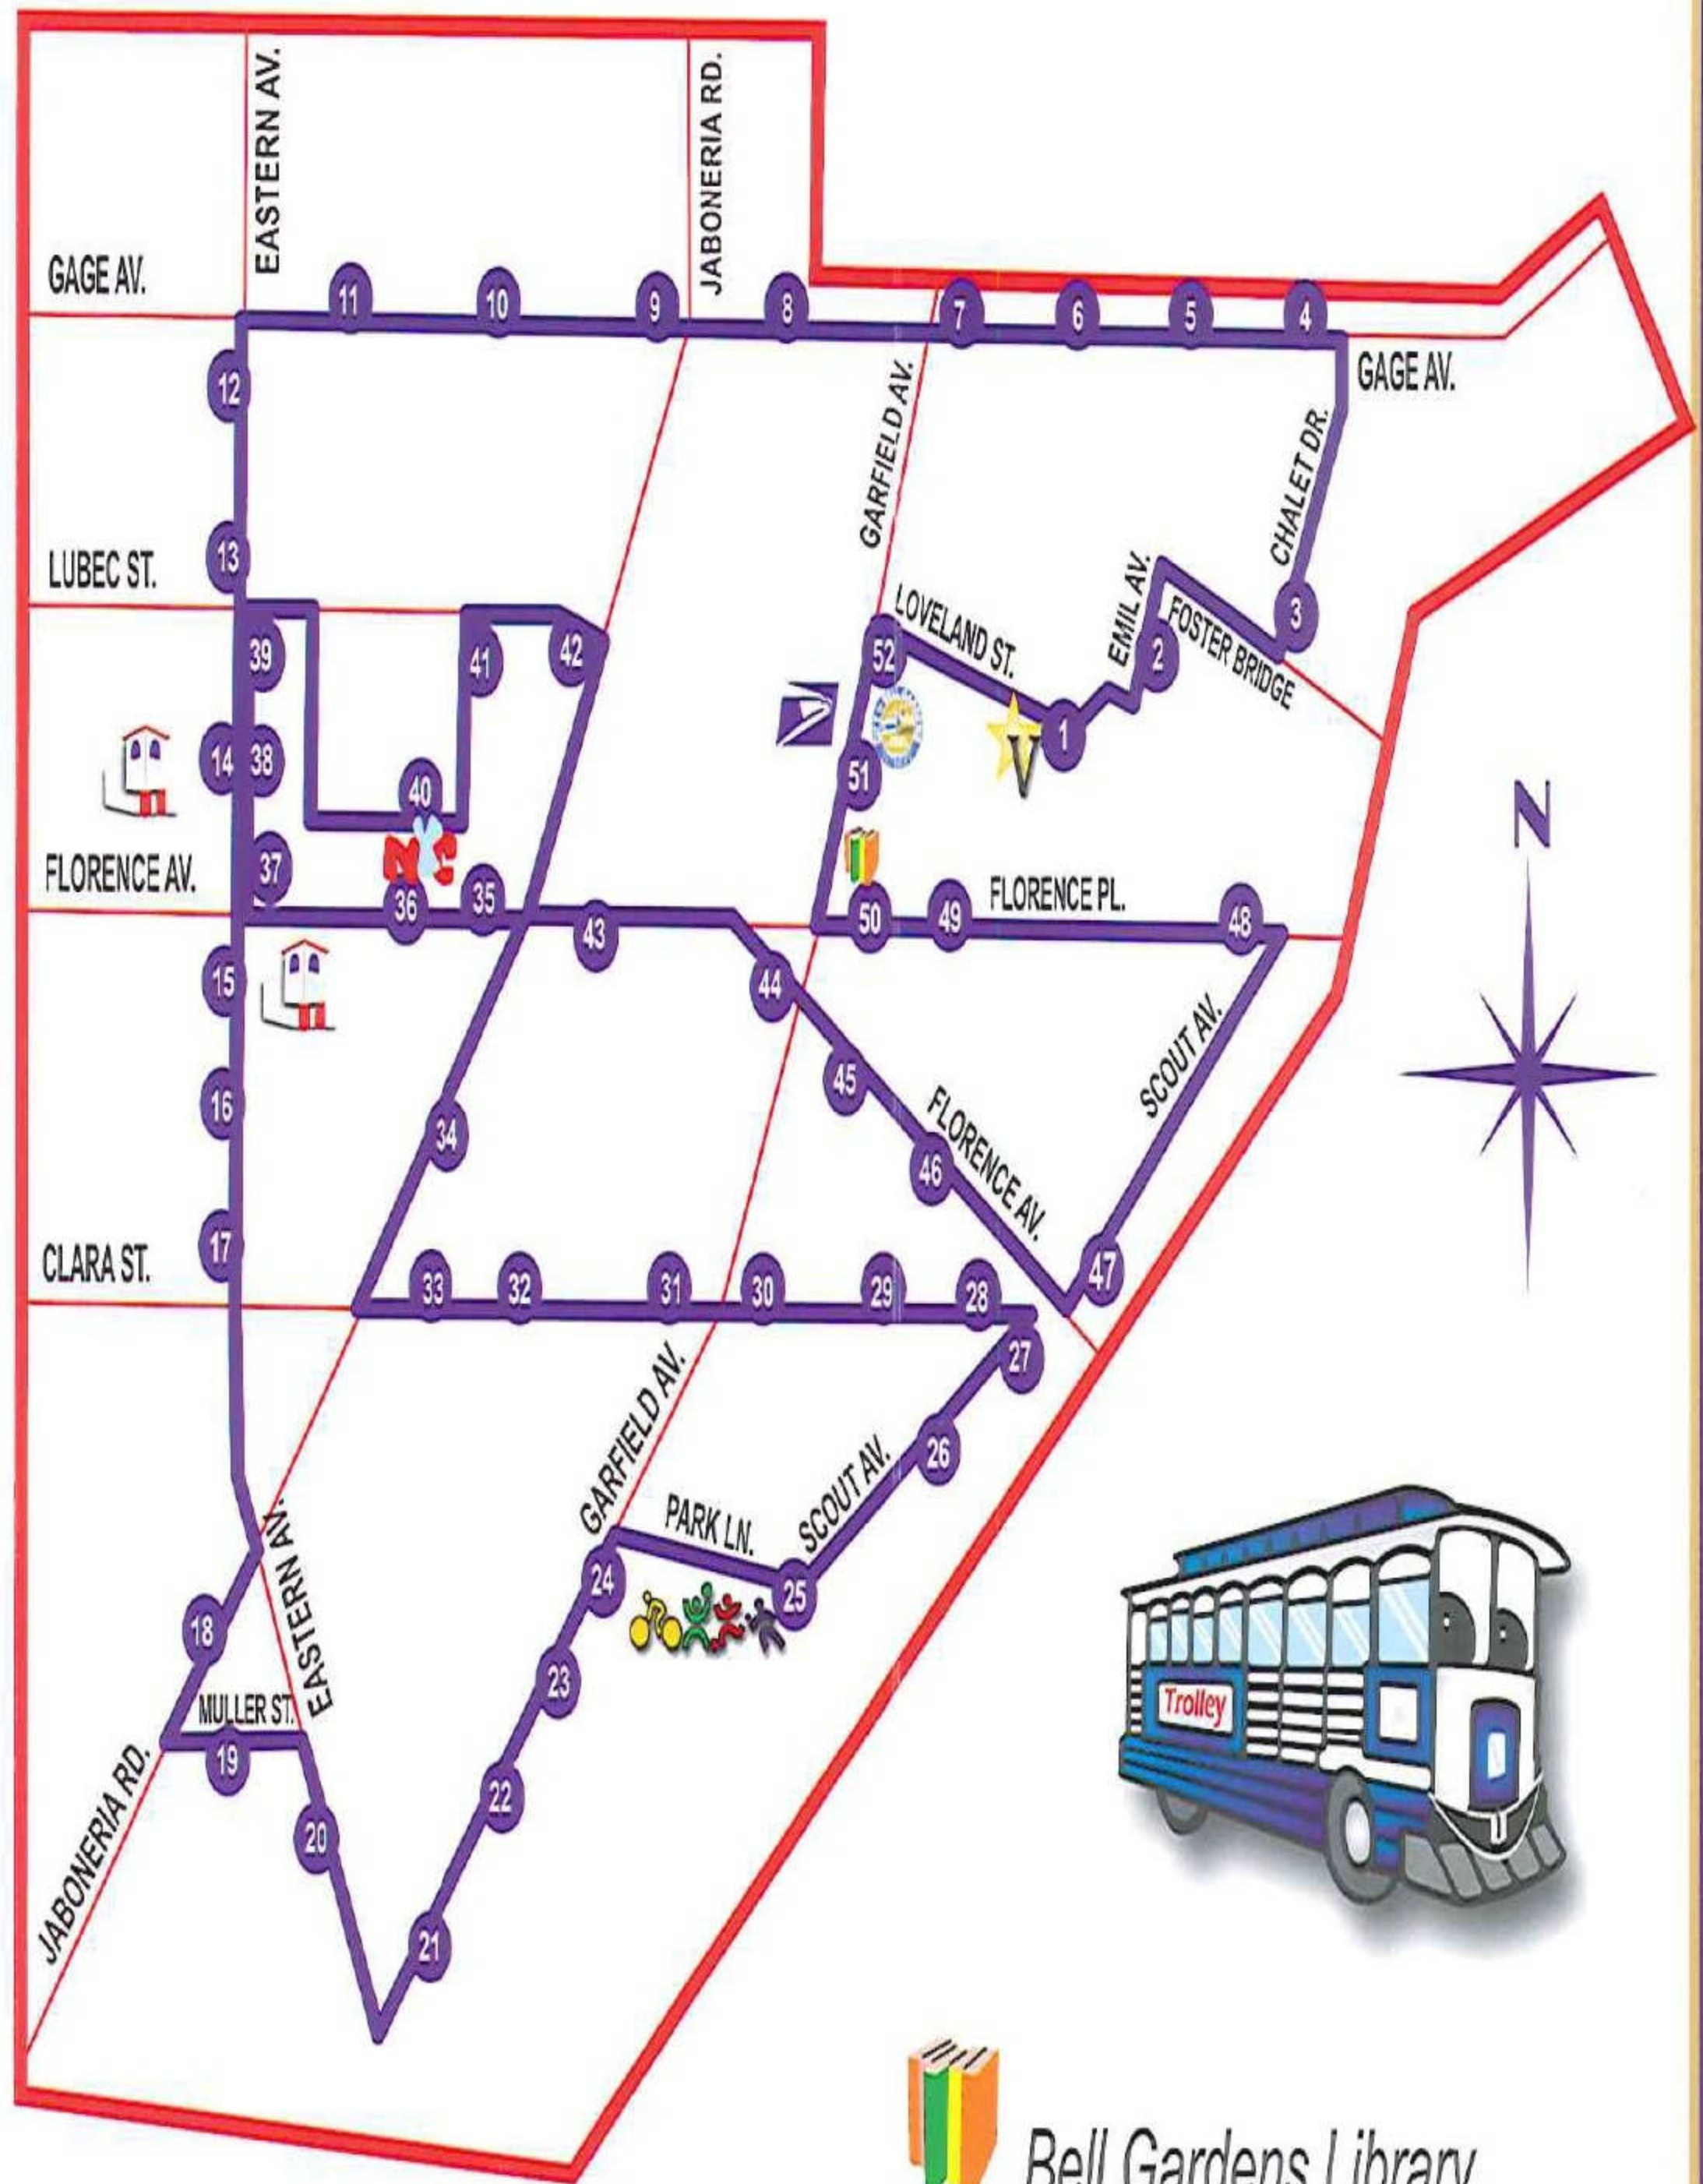

Fixed Route Map

Bell Gardens Library

Shopping Center

US Postal Office

Neighborhood Youth Center

Ford Park

Civic Center

Veterans Park